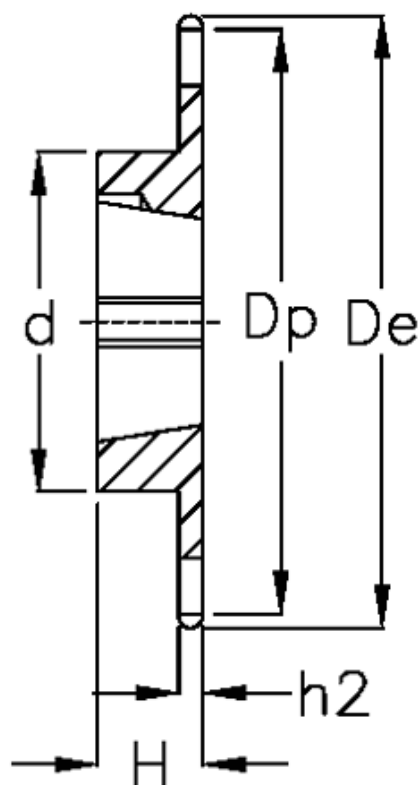

Data Sheet

Article number: 616031008038

Description: Taperbored sprocket 16 B-1 Z=38 simplex
for bushing 3020

Measures

C = 2.5
d = 140
De = 320.7
Dp = 307.59

For bush = 3020

For chain size = 1" x 17,02 mm

For chain type = 16 B-1

H = 51

h1 = 16.2

Material = Stål

Number of teeth = 38